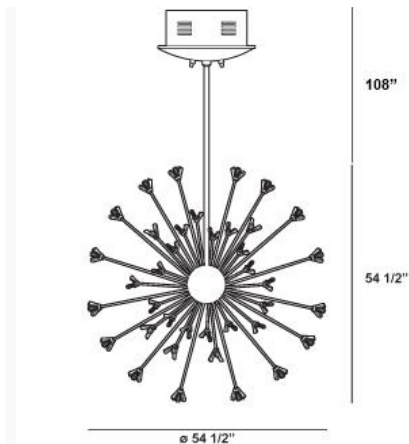

LENKA, 90-LIGHT CHANDELIER

Product Details

Item No.	:	CH-90LEK-15
Finish	:	Chrome
Shade	:	Crystal
Diameter	:	54.5"
Height	:	54.5"
Est. Weight	:	92.93 lbs
Approval	:	cETLus

BULB DETAILS

No. of Bulbs	:	90
Bulb Type	:	BI-PIN
Bulb Voltage	:	12V
Bulb Wattage	:	10W
Bulb Socket	:	G4
Input Voltage	:	120V
Dimmable	:	Yes
Bulb Included	:	Yes

Options Available

ITEM NO.	FINISH	SHADE
CH-90LEK-15	Chrome	Crystal

Like raw precious gemstones from the earth, bursts of crystal spew forth in explosive forms, exuding modern energy. Come with 3 x 36 inch rods

TECHNICAL DETAILS

Hanging Support Type	:	Rod
Rod Length	:	108"
Canopy Diameter	:	11"
Canopy Height	:	2.5"
Transformer	:	1000W Eaglerise Magnetic Transformer

PROJECT INFORMATION

Job Name: Date: Type:

Comments: