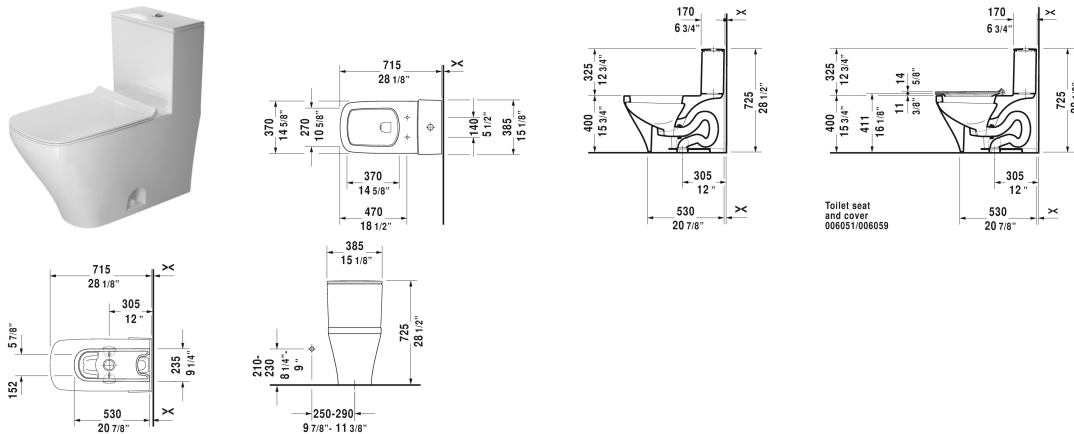

DuraStyle One-Piece toilet # 2157010005 / 2157010085

< 14 5/8" Inch >

One-Piece toilet	Dimension	Weight	Order number
syphonic, 12" rough-in, vertical outlet, cUPC listed			
Colors			
00 White			
Variant			
◆ 1.32/0.92 gpf, with dual flush piston valve, top flush	14 5/8" x 28 3/8" Inch	121.3 lb	2157010005
◆ 1.28 gpf, with Single Flush piston valve, top flush	14 5/8" x 28 3/8" Inch	121.3 lb	2157010085
Sanitary ceramics with the special WonderGliss surface finish will remain clean and attractive-looking for a long time to come. When ordering WonderGliss please add a "1" as eleventh digit to the model number.			
Mounting set for One-Piece and Two-Piece toilets, outlet 3/8" - male thread, wall connection 1/2" - female thread, 1/2", North American version		1.1 lb	001417
Suitable products			
Toilet seat and cover removable, elongated, hinges stainless steel, without slow close,			006051
Toilet seat and cover removable, elongated, hinges stainless steel, with slow close,			006059

All drawings contain the necessary measurements which are subject to standard tolerances. They are stated in inch & mm and are non-binding. Exact measurements, in particular for customized installation scenarios, can only be taken from the finished ceramic piece.