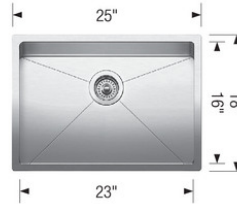

Product Specification Sheet

BLANCO QUATRUS R15 U 1 MEDIUM

Satin brushed finish

PRODUCT DIMENSIONS

BLANCO QUATRUS R15 U 1 MEDIUM	Colour Finish	Model No.	FEATURES / SPECIFICATIONS
	Satin brushed finish	401517	<ul style="list-style-type: none"> • German designed and engineered • Premium 304 series, 18 gauge stainless steel • 18/10 chrome-nickel content for exceptional lustre, durability and strength • Rear-positioned drain hole for maximum usable bowl and cabinet storage space • Compact size, X-pattern drain grooves • 15 mm radius corners for easy cleaning • 3 1/2" (90mm) stainless steel strainer included • Clips, template included • Limited Lifetime Warranty
			DESIGN AND PLANNING TIPS
			<p>Cabinet Size: 27" (685 mm) Bowl depth: 9" (230 mm) Depending on cabinet construction, a different cabinet size may be required. Consult the cabinet manufacturer.</p>