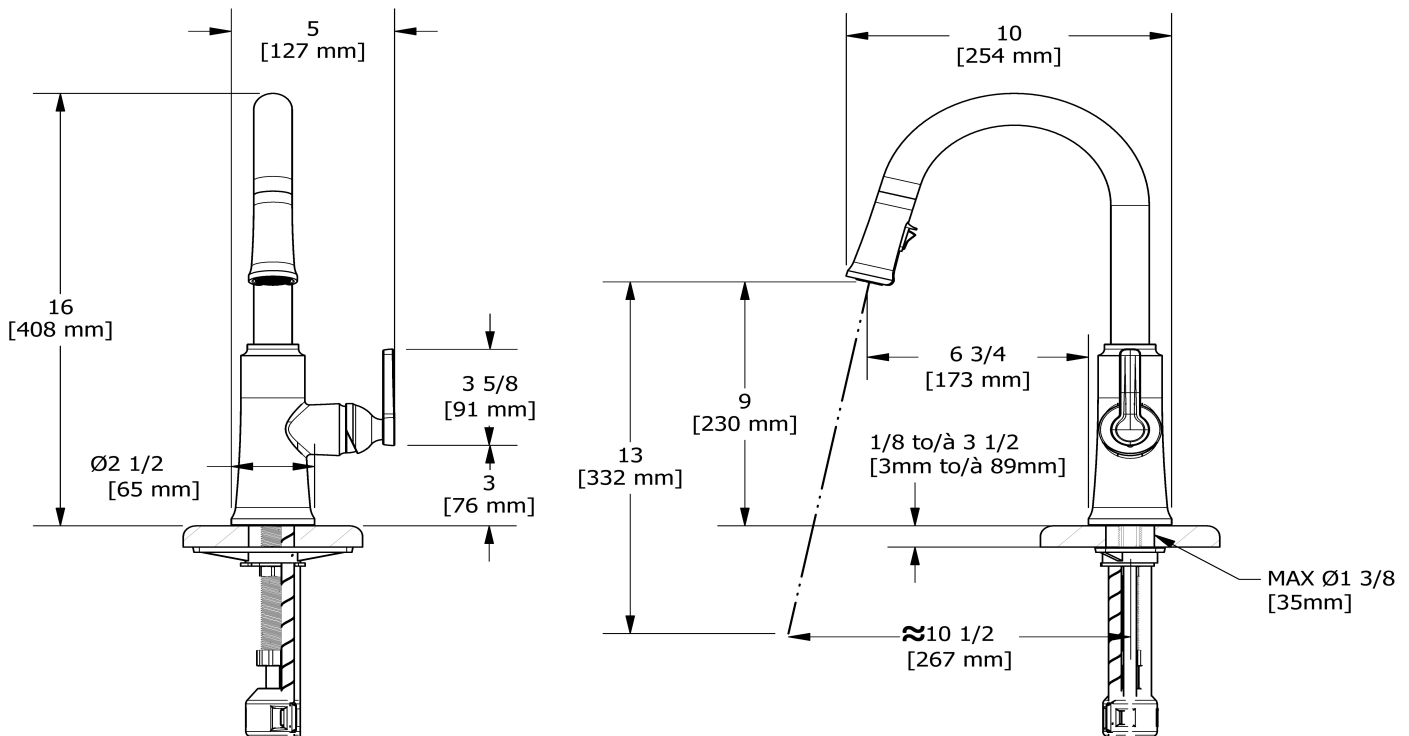

Certifications

- CSA B125.1
- NSF/ANSI standard 61 and 372
- ASME A112.18.1

Sizes, models and finishes may differ from those presented.

Warranty

This **Riobel Inc.** product you have purchased carries a Limited Lifetime Warranty on the chrome, PVD finish, blacks and all working parts and is guaranteed from the initial purchase date against all manufacturing defects. All other finishes, including plastic components, are guaranteed for one year. All electric and/or electronic parts are covered by a 5-year limited warranty.

Customer Service

Ontario, West Canada : 888-287-5354 Quebec, Maritimes, United States : 866-473-8442