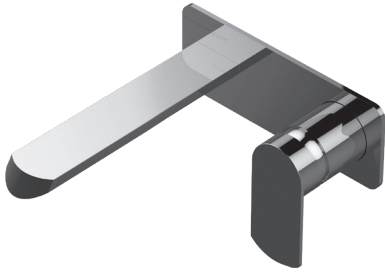

# G-6635-LM45W

Phase Collection

Wall-Mounted Lavatory Faucet w/Single Handle

## Product Features

- Wall mount spout and handle installation
- Aerated flow rate  $\leq 1.2$  max gpm
- 7-1/2" spout reach
- Drain assembly not included