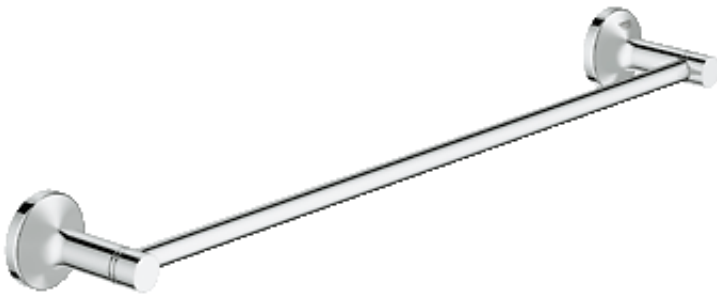

• 18" Towel Bar

MODEL # 40680

Pure Freude an Wasser

GROHE America, Inc | 200 North Gary Avenue, Suite G, Roselle, IL 60172
Phone: +1 (800) 444-7643 | Fax: +1 (800) 225-2778 | us-customerservice@grohe.com

Product Description:

- 18" Towel Bar

Standard Specification:

- GROHE StarLight® finish

Available at FERGUSON and Build.com

Color:

- 40680 000 chrome
- 40680 EN0 Brushed Nickel
- 40680 ZB0 Oil Rubbed Bronze