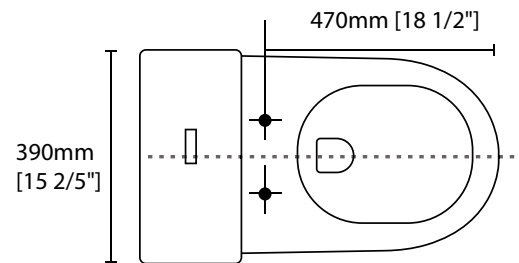

FEATURES

- One-piece vitreous china toilet
- Elongated bowl design
- Dual flushing system, high efficiency (1 gpf/4 lpf or 1.6 gpf/6 lpf)
- Flush score of 1000+ grams
- 12" (305 mm) rough in
- 3" (82 mm) fully glazed trapway
- Soft close seat
- Skirted design
- Dual flushing system, top flush button
- ADA Seat height 16 1/2" (420mm)
- Polished chrome button hardware included

CERTIFICATIONS

Meets or exceeds ASME A112.19.2 / CSA B45.1 cUPC and EPA WATERSENSE

SIDE VIEW

TOP VIEW

SPECIFICATION SHEET

Dimensions may vary within industry standard tolerances.
Cantrio reserves the right to make changes without notice.