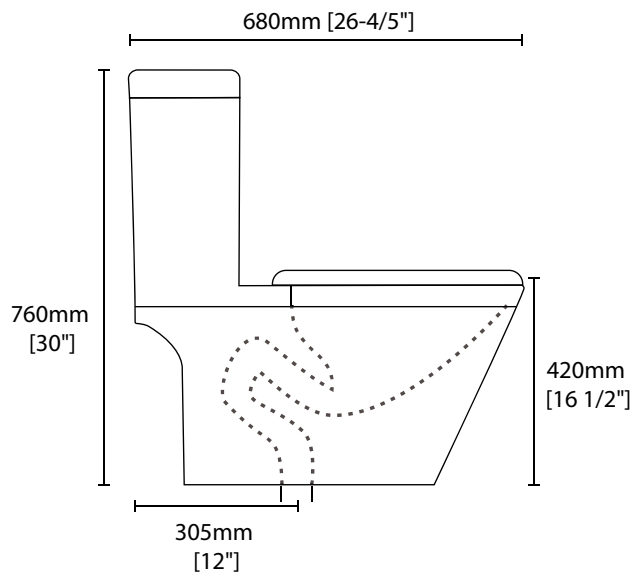

FEATURES

- One-piece vitreous china toilet
- Elongated bowl design
- Dual flushing system, high efficiency (1 gpf/4 lpf or 1.6 gpf/6 lpf)
- Flush score of 1000+ grams
- 12" (305 mm) rough in
- 3" (82 mm) fully glazed trapway
- Soft close seat
- Skirted design
- Dual flushing system, top flush button
- ADA Seat height 16 1/2" (420mm)
- Polished chrome button hardware included

CERTIFICATIONS

Meets or exceeds ASME A112.19.2 / CSA B45.1 cUPC and EPA WATERSENSE

SIDE VIEW

TOP VIEW

SPECIFICATION SHEET

Dimensions may vary within industry standard tolerances.
Cantrio reserves the right to make changes without notice.