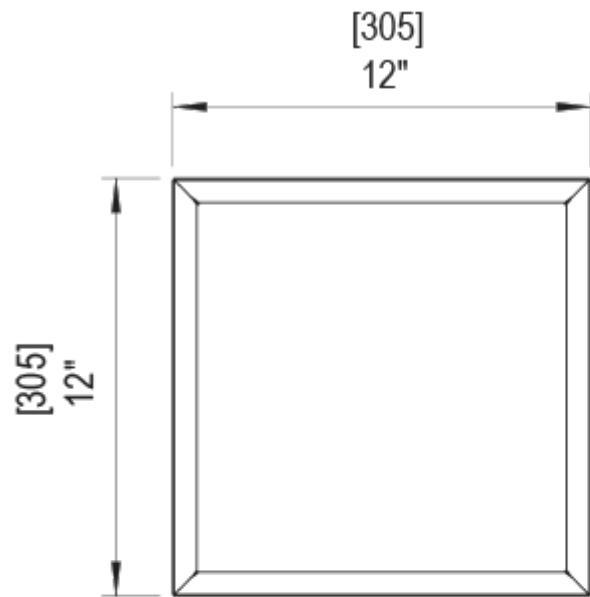

12" x 12" Recessed Wall Niche

\* HOLE SIZE 10 3/4" x 10 3/4"