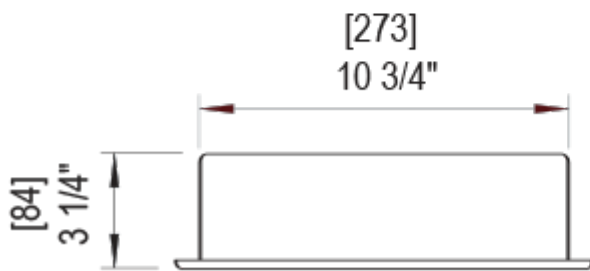

12" x 12" Recessed Wall Niche

\* HOLE SIZE 10 3/4" x 10 3/4"